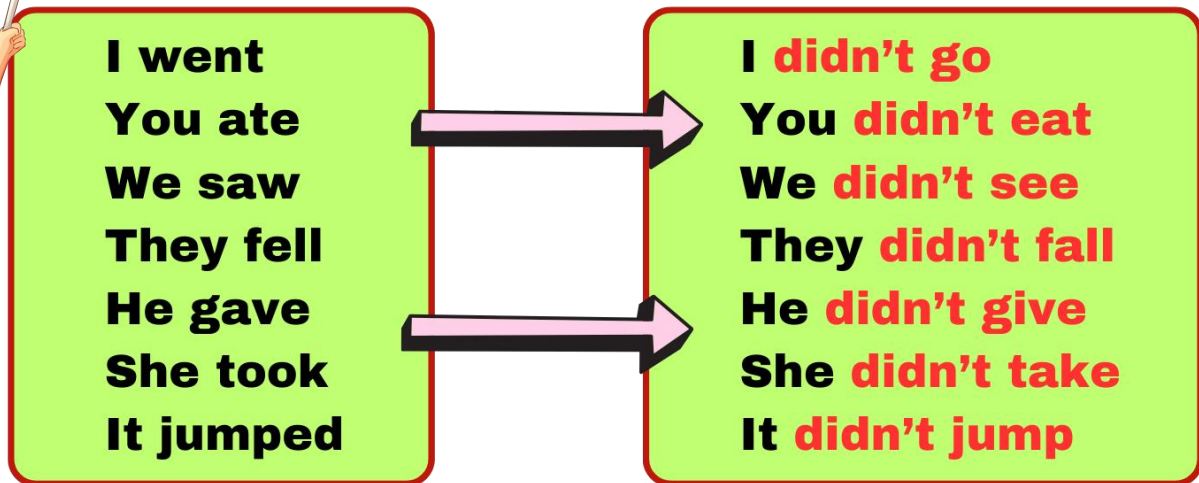

3.12 Past Tense: Negative Sentences ("didn't")

To make a **negative** past tense sentence, just add "did not" (or "didn't") before the verb. *You don't need to use the past tense form of the verb.*

*To make the "be verbs" (**was / were**) negative, you just add "not."
(I was not sick. / They were not tired. / He wasn't late. / We weren't there.)

Write the following sentences as negative past tense sentences.

Example: **I went to school.**
 → *I didn't go to school.*

1. Alan took a math test yesterday.

2. My friend's dog bit me last week.

3. Carl flew in an airplane last month.